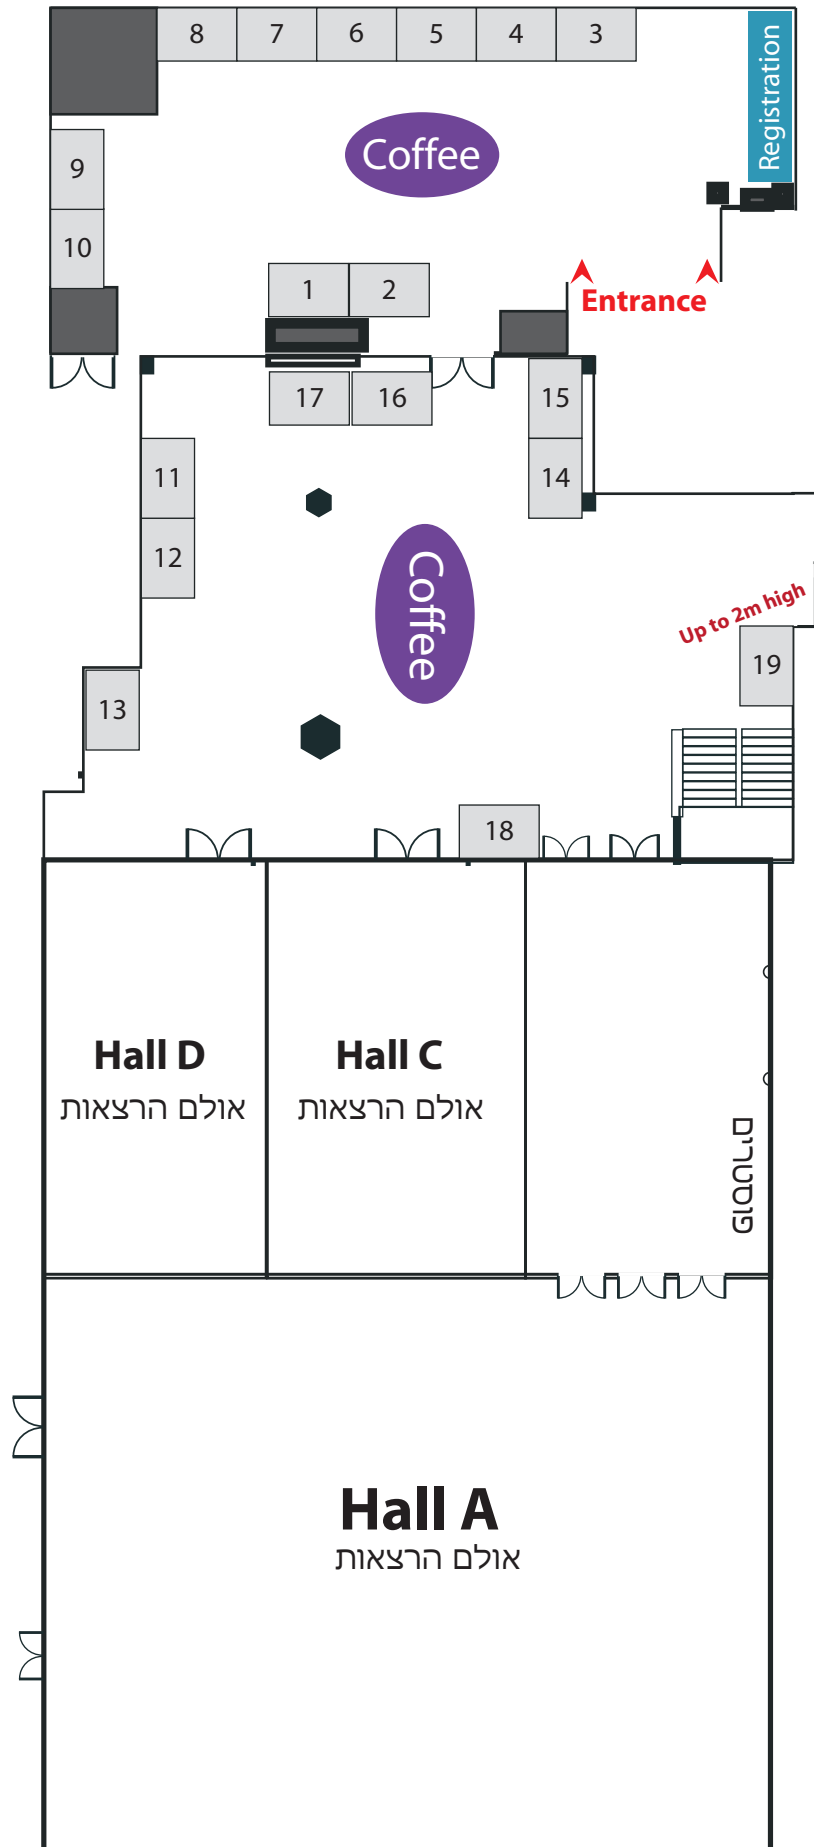

# Cann10

## THE INTERNATIONAL MEDICAL CANNABIS CONFERENCE

11-13 September 2016 • Tel-Aviv, Israel

Maximum booth height allowed: 2.5 m

Any plan for a height of more than 2.0 m., or any massive construction must receive certified approval from a licensed engineer.

The structure of the exhibition is subject to changes

3 מ' \* 2 מ' =

\*איתכנו שינויים במבנה התערוכה